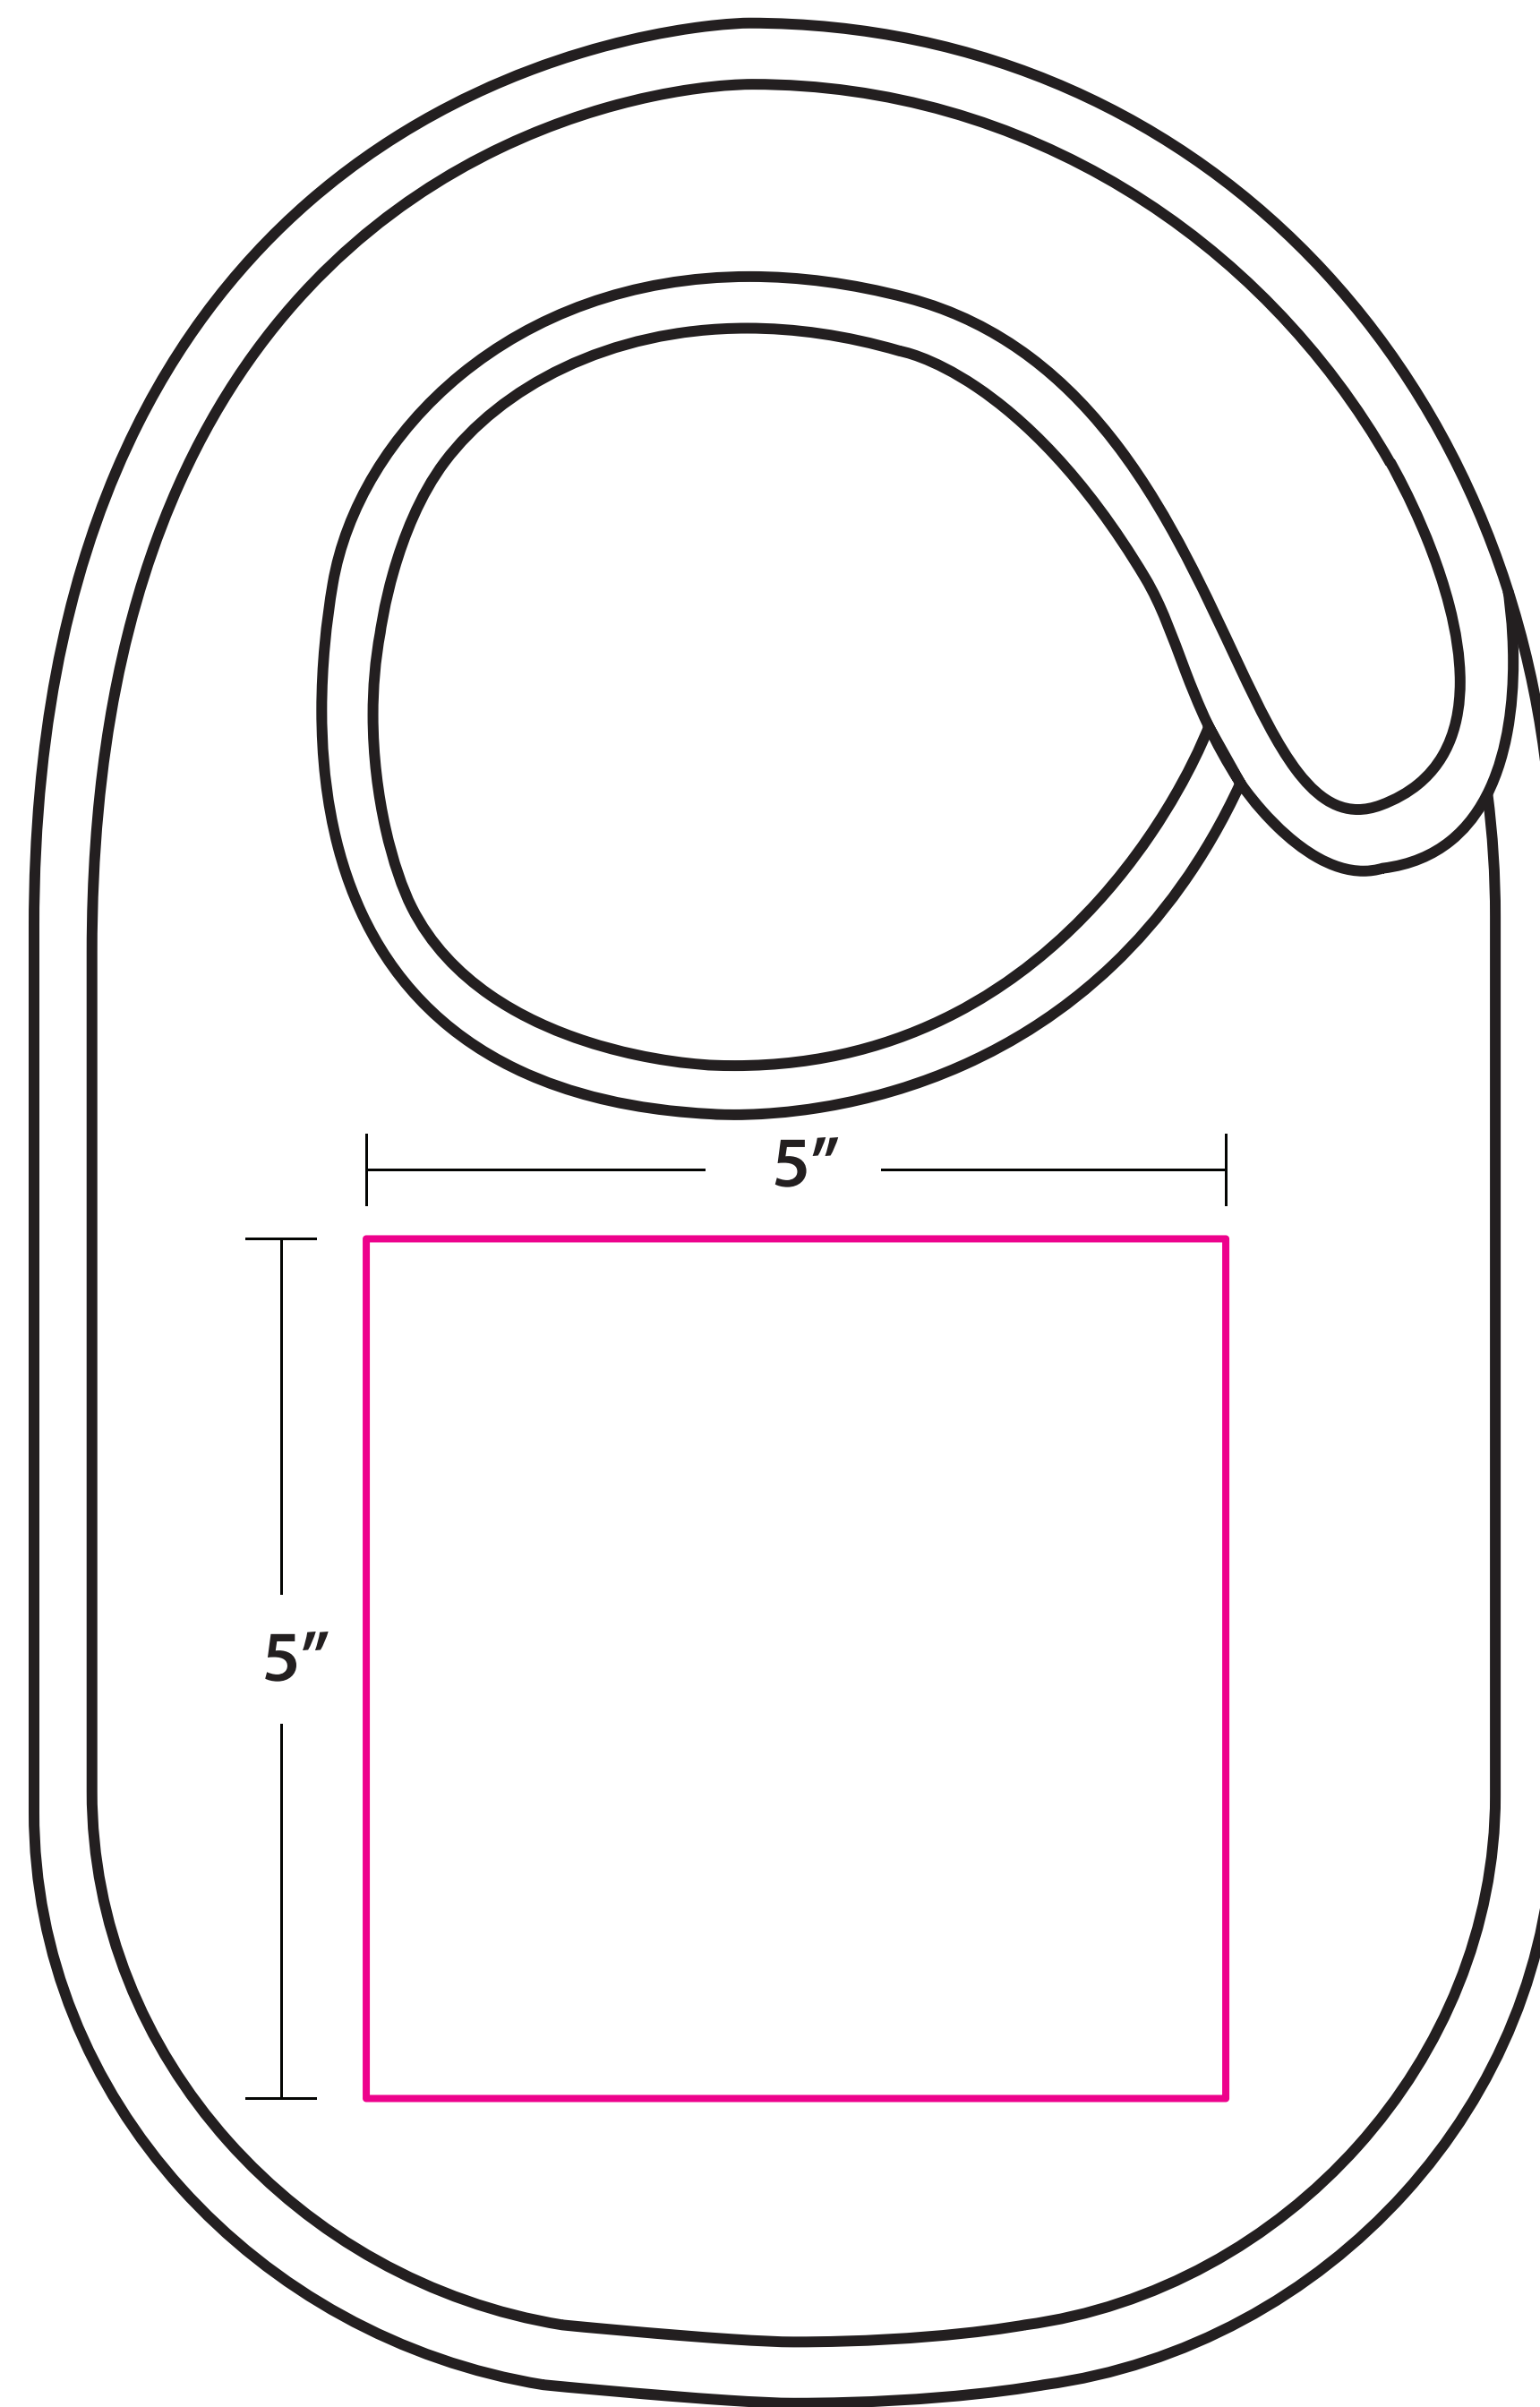

## PRINT TEMPLATE

Product: Infant Bib

Size: 5"x5"

FAQ: <http://support.printpapa.com/KB/a360/how-to-prepare-your-files-for-screen-printed-products.aspx>

### Imprint Information:

Ink Color(s)

Print Size:

W X

H